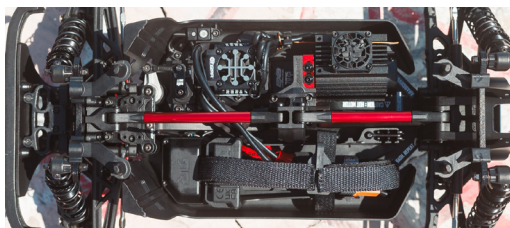

RETRO STYLE AND 6S POWER FOR EYE-POPPING STUNTS

NOTORIOUS 6S BLX

C-ARA8611V6T1/T2 1/8 NOTORIOUS 6S 4X4 BLX Stunt Truck Black / Blue

This next evolution of the ready-to-run, 1/8 scale NOTORIOUS 6S BLX 4X4 stunt truck has more punch and durability for even wilder stunts. With its retro 1950s body style and super-tough design, the 1/8 scale NOTORIOUS 6S BLX 4X4 has been the favourite ARRMA truck for unleashing big stunts with one-of-a-kind style. This basher does it all - from long, tall wheelies and tight, fast donuts to standing and aerial backflips and more.

The power behind the NOTORIOUS 6S BLX 4X4's jaw-dropping speed and stunt capabilities comes from a potent, 6S-capable Spektrum brushless system featuring a Firma 2050Kv brushless motor and Firma 150A Smart V2 ESC with new, more powerful firmware. A high-torque, steel gear Spektrum S665 servo adds strong, reliable steering. Thanks to these waterproof electronics, bashing is a "go" even through mud and snow.

FEATURES

- EXB (Extreme Bash) black-anodized 7075 T6 aluminium chassis plate
- EXB (Extreme Bash) heavy-duty 29mm differentials
- EXB (Extreme Bash) front bumper and stainless steel skid plate
- EXB (Extreme Bash) tough wing mount
- Adjustable 16mm oil-filled shocks
- Popular 1950s body style with iconic WWII fighter plane livery
- Quick-release clipless body retention system
- Two-piece tower-to-tower brace for clean looks and easy maintenance
- Inner body tower with increased durability
- Black-anodized aluminium front and rear shock towers
- Composite side guards for protection from dirt and debris
- Super-tough stunt truck wheels
- Multi-terrain dBoots Backflip tyres
- Stealth monochrome electronics
- Ready to run - only battery and charger required
- Moulded hand tools included
- Built-in wheelie bar