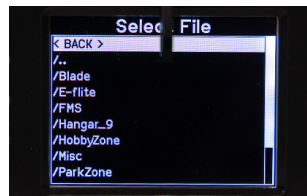

FEATURES

- 14-Channel support and BNF Model Templates for easily setting up most BNF Aircraft
- Modern case design with new white colours
- AS3X+ Forward Programming
- Folding antenna for compact storage and transport
- Spektrum AirWare programming for easy programming out of the box
- Added programming features such as Logic Switches, among many others
- Supports Smart model file downloads
- Unbeatable response of DSMX Technology
- 2.8" 320x240 colour display
- USB-C and Micro SD connectivity
- 250-model memory
- Multiple colour palette choices and customizable colours
- 2200mAh Lithium-Ion Battery installed
- Airplane, Helicopter, Sailplane, and Multirotor programming
- Wireless trainer system capability with optional SRXL2 DSMX Remote Receiver (available separately).

IN THE BOX

- (1) Spektrum NX7e+ 14-Channel 2.4GHz DSMX Transmitter
- (1) 2200mAh Li-Ion Transmitter Battery
- (1) USB-C Cable
- (1) NX7e+ Product Manual

The NX7e+ offers programmable mixes and a variety of different flight modes.