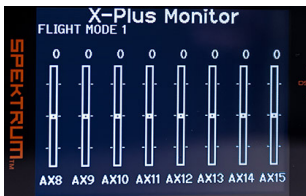

FEATURES

- 14-Channel support and BNF Model Templates for easily setting up most BNF Aircraft
- Modern case design with new white colours
- AS3X+ Forward Programming
- Folding antenna for compact storage and transport
- Spektrum AirWare programming for easy programming out of the box
- Added programming features such as Logic Switches, among many others
- Supports Smart model file downloads
- Unbeatable response of DSMX Technology
- 2.8" 320x240 colour display
- USB-C and Micro SD connectivity
- 250-model memory
- Multiple colour palette choices and customizable colours
- 2200mAh Lithium-Ion Battery installed
- Airplane, Helicopter, Sailplane, and Multirotor programming
- Wireless trainer system capability with optional SRXL2 DSMX Remote Receiver (available separately).

IN THE BOX

- (1) Spektrum NX7e+ 14-Channel 2.4GHz DSMX Transmitter
- (1) 2200mAh Li-Ion Transmitter Battery
- (1) USB-C Cable
- (1) NX7e+ Product Manual

The NX7e+ offers programmable mixes and a variety of different flight modes.

Model programming templates for BNF aircraft are already saved into the NX7e+ transmitter.

A 2.8" backlit colour display delivers information in crisp, 320x240 resolution detail.

The Spektrum NX7e+ is Smart technology compatible out of the box